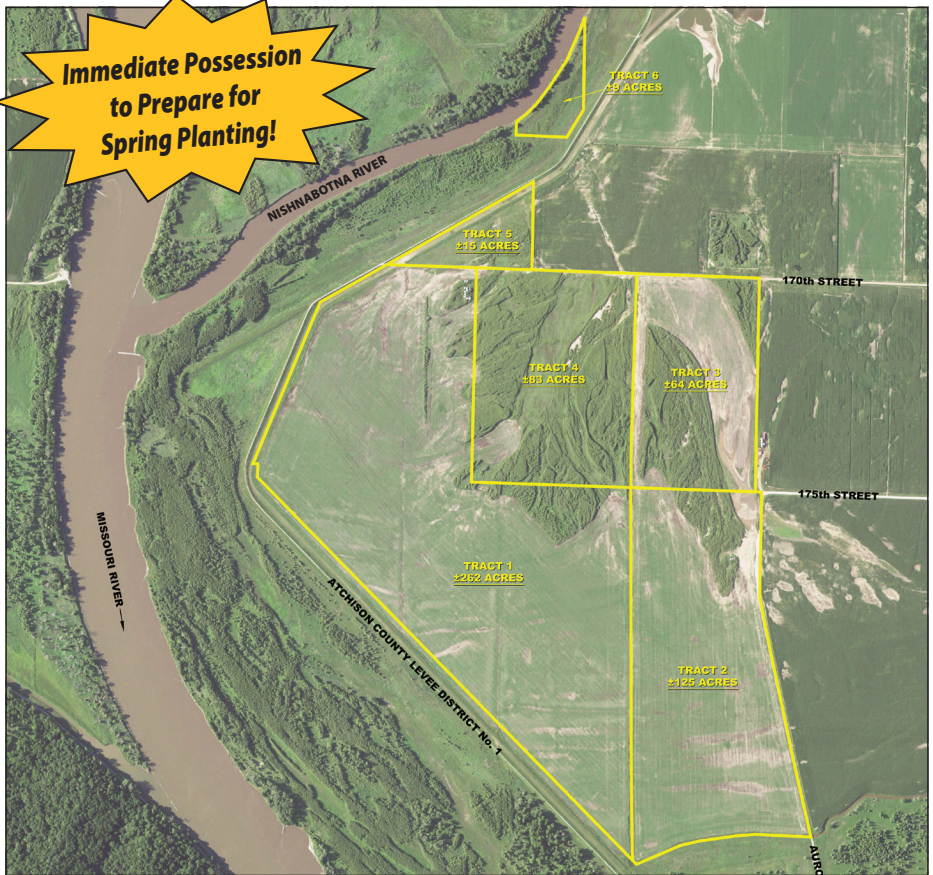

Missouri Land Auction

Featuring 558 Acres ±

Prime Missouri River Bottom Land located West of Watson, MO - Selling in 6 Tracts

Friday, March 1, 2024 - 10:48 am

Location: Dusty Trail Steakhouse, 1300 US Hwy. 136 W, Rock Port, MO

Multi-Par Bidding Demonstration will begin at 9:48 am, prior to the auction.

Tracts will be sold individually, then offered in various combinations to suit buyers needs, with a bid increase. You may bid on any tract, combination of tracts or the entire property. Visit website for Soil Maps, Tax Info, and Complete Terms.

Featuring highly productive farmland that also offers opportunities for excellent deer and waterfowl hunting.

Tract 1 - 262 Acres ±

Tract 2 - 125 Acres ±

Tract 3 - 64 Acres ±

Tract 4 - 83 Acres ±

Tract 5 - 15 Acres ±