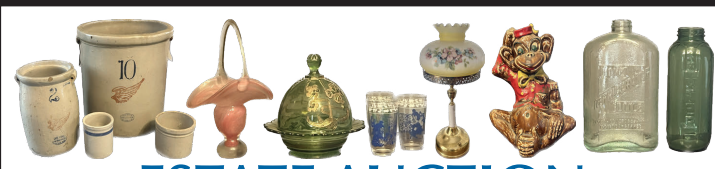

ESTATE AUCTION

Featuring Antiques, Primitives, Collectible Glass, Antique and Modern Furniture, Household

Saturday, October 28 10:00 am