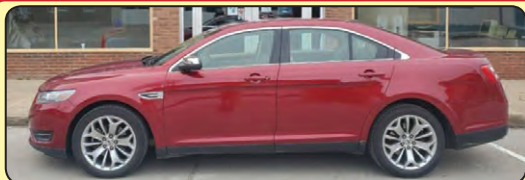

\$17,900

2018 FORD FUSION SE, Ruby Red Metallic,
Fully Equip., Dual Climate
Control, 25K.

\$19,900

2017 FORD F-150 CREW CAB, 4x4, STX
Appearance Package, T. Tow,
20" Aluminum Wheels, 34K.

\$35,900

2017 FORD EXPLORER XLT 4WD, Magnetic Metallic
Htd. Seats & Steering,
Remote Start, T. Tow 34K.

\$29,900

2017 FORD ESCAPE SE, 2.0 EcoBoost, Htd.
Cloth Seats, Nicely Equipped,
1-Owner Trade, 74K.

\$15,500

2015 FORD ESCAPE SE,
Magnetic Metallic, Nicely
Equipped, Local Trade, 89K.

\$12,500

2013 FORD EDGE LIMITED AWD,
Loaded W/ALL Options, New
Tires, Local Trade, 136K.

\$13,900

2012 FORD FUSION SPORT, Htd. Leather, Pwr.
Moonroof, 3.5 V6, Excellent,
Local 1-Owner Trade, 97K.

\$9,950

2013 FORD TAURUS LIMITED,
Htd. & Cooled Seats, Pwr. Moonroof, Remote Start,
Very Nice Local Trade, 79K.