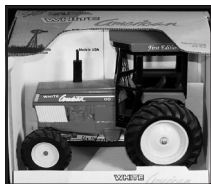

EXCEPTIONAL COMBINED ESTATE/VEHICLE

AUCTION

SATURDAY, OCTOBER 8 • 12:00 PM • 528 SW SOUTHLAWN DRIVE • ANKENY, IA 50023

VEHICLES: 2009 Impala, 2005 Toyota Camry, 2005 Ford Ranger FX Off Road, AMF HD 3 wheel golf cart **LAWN & GARDEN EQUIPMENT, ETC.:** Cub Cadet Lawn Tractor 1046, Cub Cadet Series 1500 model 673, snow blower attachment, Cub Cadet 15 cu. ft. Yard Cart, utility trailer, push mowers, planters, spreaders, carts, fencing, sprayers, etc. **TOOLS, SHOP EQUIP, ETC.:** Curtis Air Compressor, Belsaw Brand Planer, Tire Machine, Pumps, suitcase weights, hydraulic PU truck hoist, tractor manuals, farm implement/tractor parts, hand tools and garage/shop items, etc. **APPLIANCES/FURNITURE:** Antique Philgas Hardwick stove, 3 w/d sets inc. Maytag, flat panel TV's, freezers, leather sofa & chair, unused new Craftmatic adjustable bed, dinette set, bedroom set, etc. **SCALE MODEL TOYS:** Scale model tractors inc. White American, Minneapolis-Moline, John Deere, Ford, Case International, Case Agri King, Massey-Harris, McCormick, International, Oliver, Allis Chalmers (some NIB) and farm implements, etc. **MISCELLANEOUS:** Victorian sleigh, Melotte and McCormick Deering Cream Separators, Curtiss Candy Sign, Shell Gasoline sign, home décor, kitchenalia, old license plates, antique cider press, American Duplex Corn Grinder, vintage fishing tackle, unique "Scientist" Safe, crocks inc. Western 6 gl w/handles, vintage café table, antique trunks, antique farm items inc. saws, horse hitches and wagon springs, old seed sacks and much more!